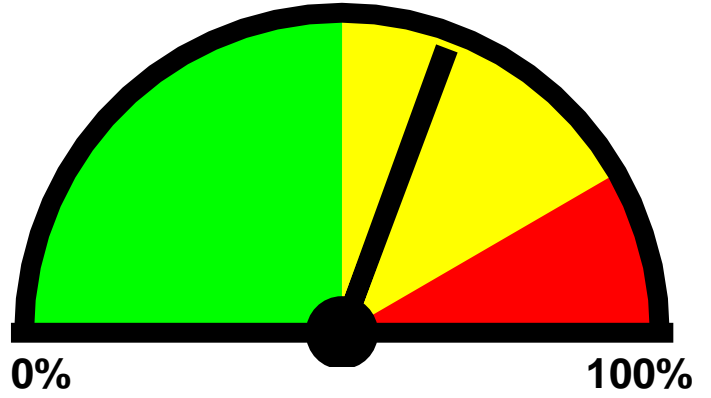

Speed Enforcement Evaluator

Location:
Delaware Street

Total Percentage of
Enforceable Violations

Closest Cross Street:
N American Street

Analysis Dates:
Sunday, September 20, 2020
Saturday, September 26, 2020

Equipment Used:
JAMAR Covert Radar

Installed By:
Ptlm. J. Duffy #3100

Requested By:
Citizen Complaints

0% 100%
Posted Speed Limit: 25 MPH
Enforcement Tolerance: 6 MPH
Enforcement Limit: 32 MPH & Up
Percentage Above Limit: 61.5%
Enforcement Rating: **MEDIUM**