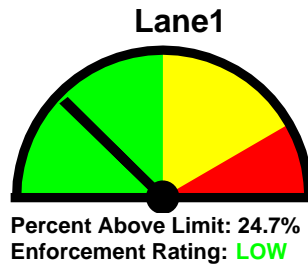

Speed Enforcement Evaluator

Location:
Delaware Street

Total Percentage of
Enforceable Violations

Closest Cross Street:
N American Street

Analysis Dates:
Sunday, September 20, 2020
Saturday, September 26, 2020

Equipment Used:
JAMAR Covert Radar

Installed By:
Ptlm. J. Duffy #3100

Requested By:
Citizen Complaints

0% 100%
Posted Speed Limit: 25 MPH
Enforcement Tolerance: 10 MPH
Enforcement Limit: 36 MPH & Up
Percentage Above Limit: 24.6%
Enforcement Rating: **LOW**