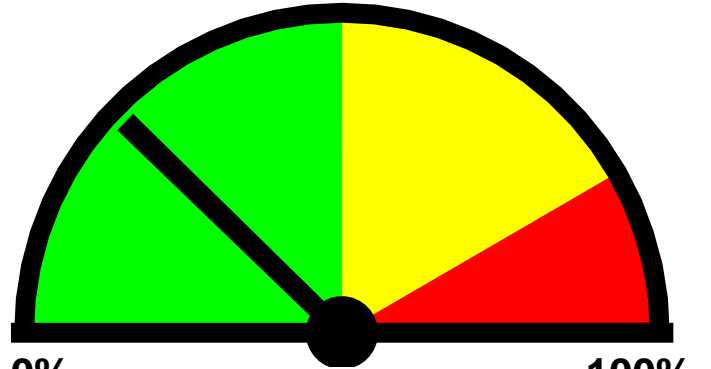

Speed Enforcement Evaluator

Location:
Delaware Street

Total Percentage of
Enforceable Violations

Closest Cross Street:
N American Street

Analysis Dates:
Sunday, September 20, 2020
Saturday, September 26, 2020

Equipment Used:
JAMAR Covert Radar

Installed By:
Ptlm. J. Duffy #3100

Requested By:
Citizen Complaints

0% 100%
Posted Speed Limit: 25 MPH
Enforcement Tolerance: 10 MPH
Enforcement Limit: 36 MPH & Up
Percentage Above Limit: 24.6%
Enforcement Rating: **LOW**