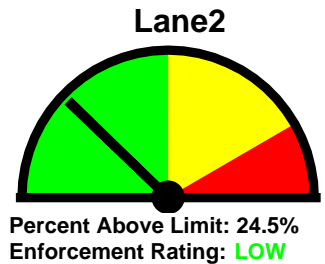

Speed Enforcement Evaluator

Location:
Delaware Street

Total Percentage of
Enforceable Violations

Closest Cross Street:
N American Street

Analysis Dates:
Sunday, September 20, 2020
Saturday, September 26, 2020

Equipment Used:
JAMAR Covert Radar

Installed By:
Ptlm. J. Duffy #3100

Requested By:
Citizen Complaints

0% 100%
Posted Speed Limit: 25 MPH
Enforcement Tolerance: 10 MPH
Enforcement Limit: 36 MPH & Up
Percentage Above Limit: 24.6%
Enforcement Rating: **LOW**

Percent Above Limit: 24.7%
Enforcement Rating: **LOW**

Percent Above Limit: 24.5%
Enforcement Rating: **LOW**