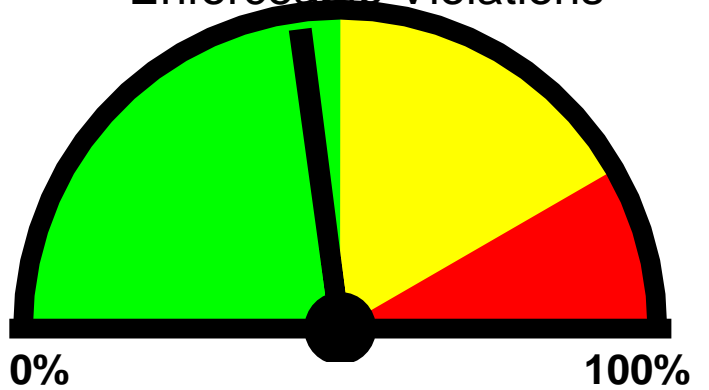

**Analysis Dates:**  
Thursday, June 18, 2020  
Monday, June 22, 2020

**Equipment Used:**  
JAMAR Covert Radar

**Installed By:**  
Ptlm. J. Duffy #3100

**Requested By:**  
Citizen Complaints

**Total Percentage of  
Enforceable Violations**