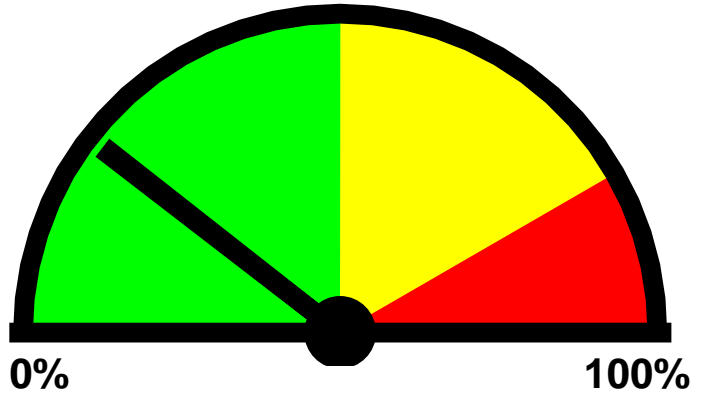

Woodbury Police Department
Traffic Safety Unit
220 S Broad St
Woodbury, NJ 08096

Speed Enforcement Evaluator

Location:
S Barber Ave

Total Percentage of Enforceable Violations

GPS:
0' 0.0000 South
0' 0.0000 East

Closest Cross Street:
Carpenter St

Analysis Dates:
Thursday, June 18, 2020
Monday, June 22, 2020

Equipment Used:
JAMAR Covert Radar

Installed By:
Ptlm. J. Duffy #3100

Requested By:
Citizen Complaints

0% **100%**
Posted Speed Limit: 25 MPH
Enforcement Tolerance: 10 MPH
Enforcement Limit: 36 MPH & Up
Percentage Above Limit: 21.1%
Enforcement Rating: **LOW**