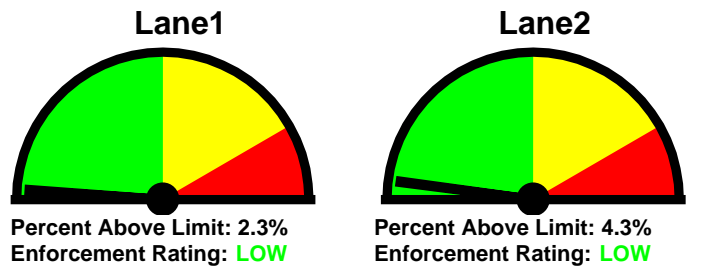

Woodbury City Police Department

Traffic Safety Unit

220 S. Broad St
Woodbury, NJ 08096

Speed Enforcement Evaluator

Location:
Progress Ave

Closest Cross Street:
Tatum St

Analysis Dates:
Tuesday, April 6, 2021
Wednesday, April 14, 2021

Equipment Used:
JAMAR Covert Radar

Installed By:
Ptlm. J. Duffy #3100

Requested By:
Citizen Complaints

Posted Speed Limit: 25 MPH
Enforcement Tolerance: 6 MPH
Enforcement Limit: 32 MPH & Up
Percentage Above Limit: 3.4%
Enforcement Rating: **LOW**