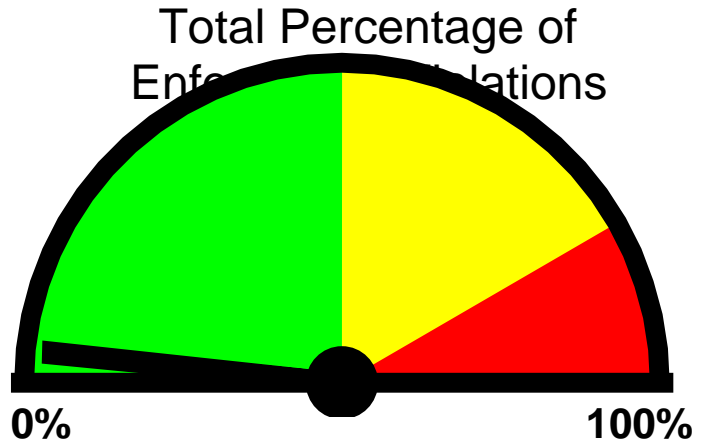

Equipment Used:
JAMAR Covert Radar

Installed By:
Ptlm. J. Duffy #3100

Requested By:
Citizen Complaints

Posted Speed Limit: 25 MPH
Enforcement Tolerance: 6 MPH
Enforcement Limit: 32 MPH & Up
Percentage Above Limit: 3.4%
Enforcement Rating: **LOW**