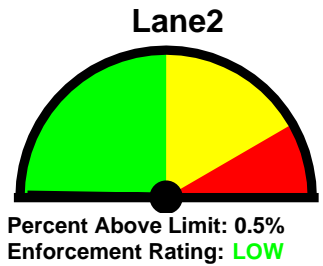

Combined

1-5	6-10	11-15	16-20	21-25	26-30	31-35	36-40	41-45	46-50	51-55	56-60	61-65	>65
0	52	326	1060	1497	723	169	18	3	1	0	0	0	0

85 percentile = 26

Lane1

1-5	6-10	11-15	16-20	21-25	26-30	31-35	36-40	41-45	46-50	51-55	56-60	61-65	>65
0	24	172	580	746	290	52	8	3	1	0	0	0	0

85 percentile = 25

Lane2

1-5	6-10	11-15	16-20	21-25	26-30	31-35	36-40	41-45	46-50	51-55	56-60	61-65	>65
0	28	154	480	751	433	117	10	0	0	0	0	0	0

85 percentile = 27