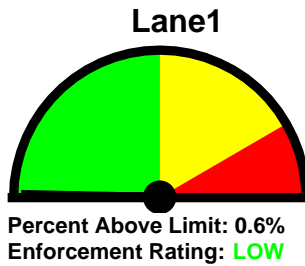

## Speed Enforcement Evaluator

**Location:**  
**Progress Ave**

**Closest Cross Street:**  
 Tatum St

**Analysis Dates:**  
 Tuesday, April 6, 2021  
 Wednesday, April 14, 2021

**Equipment Used:**  
 JAMAR Covert Radar

**Installed By:**  
 Ptlm. J. Duffy #3100

**Requested By:**  
 Citizen Complaints

Total Percentage of  
 Enforcement Citations

**0%** **100%**  
**Posted Speed Limit:** 25 MPH  
**Enforcement Tolerance:** 10 MPH  
**Enforcement Limit:** 36 MPH & Up  
**Percentage Above Limit:** 0.6%  
**Enforcement Rating:** **LOW**