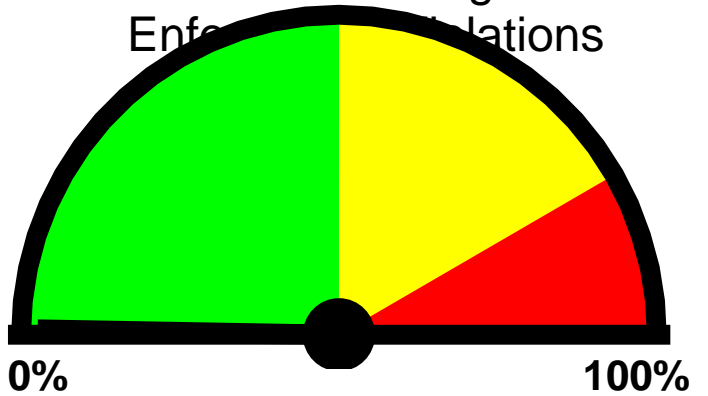

Woodbury City Police Department

Traffic Safety Unit
220 S. Broad St
Woodbury, NJ 08096

Speed Enforcement Evaluator

Location:
Progress Ave

Closest Cross Street:
Tatum St

Analysis Dates:
Tuesday, April 6, 2021
Wednesday, April 14, 2021

Equipment Used:
JAMAR Covert Radar

Installed By:
Ptlm. J. Duffy #3100

Requested By:
Citizen Complaints

Total Percentage of
Enforcement Citations

0% **100%**
Posted Speed Limit: 25 MPH
Enforcement Tolerance: 10 MPH
Enforcement Limit: 36 MPH & Up
Percentage Above Limit: 0.6%
Enforcement Rating: **LOW**