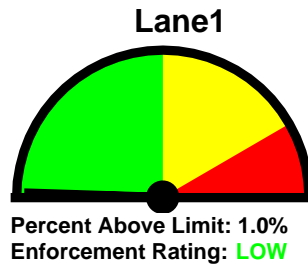

Equipment Used:
 JAMAR Covert Radar

Installed By:
 Ptlm. J. Duffy #3100

Requested By:
 Citizen Complaints

Total Percentage of
 Enforcement Violations

0% **100%**
Posted Speed Limit: 35 MPH
Enforcement Tolerance: 10 MPH
Enforcement Limit: 46 MPH & Up
Percentage Above Limit: 1.3%
Enforcement Rating: **LOW**