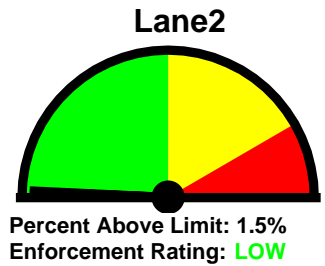

Equipment Used:
 JAMAR Covert Radar

Installed By:
 Ptlm. J. Duffy #3100

Requested By:
 Citizen Complaints

Total Percentage of
 Enforcement Violations

0% **100%**
Posted Speed Limit: 35 MPH
Enforcement Tolerance: 10 MPH
Enforcement Limit: 46 MPH & Up
Percentage Above Limit: 1.3%
Enforcement Rating: **LOW**

Combined

1-5	6-10	11-15	16-20	21-25	26-30	31-35	36-40	41-45	46-50	51-55	56-60	61-65	>65
0	24	97	239	1122	5117	12300	10326	2653	340	52	12	4	2

85 percentile = 38

Lane1

1-5	6-10	11-15	16-20	21-25	26-30	31-35	36-40	41-45	46-50	51-55	56-60	61-65	>65
0	9	42	138	566	2701	6695	4546	1012	133	18	6	1	1