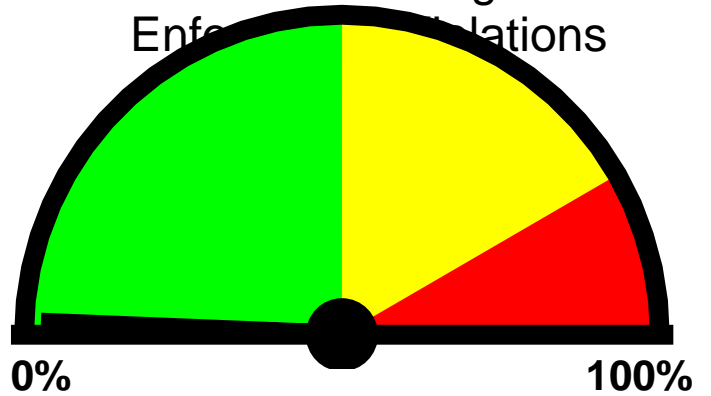

Equipment Used:
 JAMAR Covert Radar

Installed By:
 Ptlm. J. Duffy #3100

Requested By:
 Citizen Complaints

Total Percentage of
 Enforcement Violations

0% **100%**
Posted Speed Limit: 35 MPH
Enforcement Tolerance: 10 MPH
Enforcement Limit: 46 MPH & Up
Percentage Above Limit: 1.3%
Enforcement Rating: **LOW**