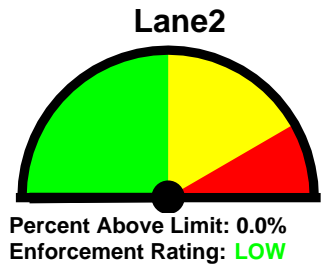

Woodbury City Police Department

Traffic Safety Unit

220 S. Broad St
Woodbury, NJ 08096

Speed Enforcement Evaluator

Location:
61 E Centre St

Closest Cross Street:
Railroad Ave

Analysis Dates:
Thursday, April 28, 2022
Sunday, May 1, 2022

Equipment Used:
Ptlm. Wills #3043

Installed By:
Ptlm. Duffy #3100

Requested By:
Citizen Complaint

Combined

1-5	6-10	11-15	16-20	21-25	26-30	31-35	36-40	41-45	46-50	51-55	56-60	61-65	>65
0	18	173	415	777	666	228	35	1	0	1	0	0	0

85 percentile = 29

Lane1

1-5	6-10	11-15	16-20	21-25	26-30	31-35	36-40	41-45	46-50	51-55	56-60	61-65	>65
0	18	169	414	772	661	228	35	1	0	1	0	0	0

85 percentile = 29

Lane2

1-5	6-10	11-15	16-20	21-25	26-30	31-35	36-40	41-45	46-50	51-55	56-60	61-65	>65
0	0	4	1	5	5	0	0	0	0	0	0	0	0

85 percentile = 25