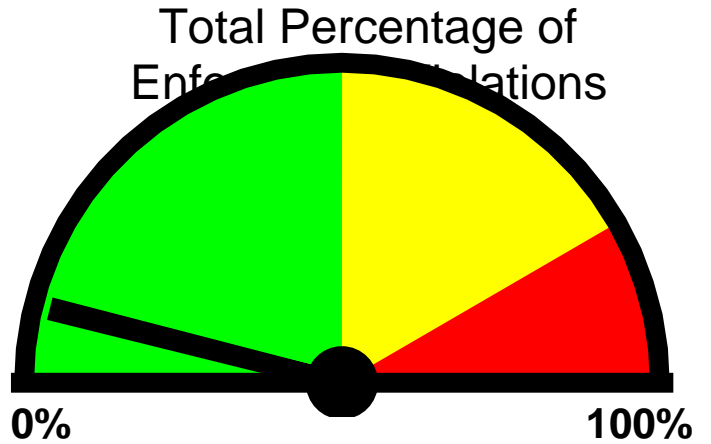

Equipment Used:
Ptlm. Wills #3043

Installed By:
Ptlm. Duffy #3100

Requested By:
Citizen Complaint

Combined

1-5	6-10	11-15	16-20	21-25	26-30	31-35	36-40	41-45	46-50	51-55	56-60	61-65	>65
0	18	173	415	777	666	228	35	1	0	1	0	0	0