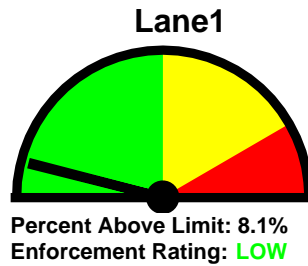

Woodbury City Police Department

Traffic Safety Unit

220 S. Broad St
Woodbury, NJ 08096

Speed Enforcement Evaluator

Location:
61 E Centre St

Closest Cross Street:
Railroad Ave

Analysis Dates:
Thursday, April 28, 2022
Sunday, May 1, 2022

Equipment Used:
Ptlm. Wills #3043

Installed By:
Ptlm. Duffy #3100

Requested By:
Citizen Complaint

Combined

1-5	6-10	11-15	16-20	21-25	26-30	31-35	36-40	41-45	46-50	51-55	56-60	61-65	>65
0	18	173	415	777	666	228	35	1	0	1	0	0	0

85 percentile = 29

Lane1

1-5	6-10	11-15	16-20	21-25	26-30	31-35	36-40	41-45	46-50	51-55	56-60	61-65	>65
0	18	169	414	772	661	228	35	1	0	1	0	0	0

85 percentile = 29

Lane2

1-5	6-10	11-15	16-20	21-25	26-30	31-35	36-40	41-45	46-50	51-55	56-60	61-65	>65
0	0	4	1	5	5	0	0	0	0	0	0	0	0

85 percentile = 25