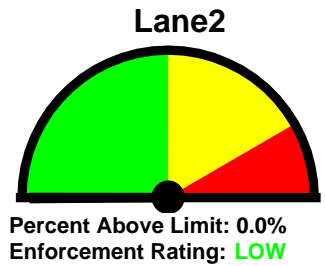

Equipment Used:
 Ptlm. Wills #3043

Installed By:
 Ptlm. Duffy #3100

Requested By:
 Citizen Complaint

Total Percentage of
 Enforcement Violations

0% **100%**
Posted Speed Limit: 25 MPH
Enforcement Tolerance: 10 MPH
Enforcement Limit: 36 MPH & Up
Percentage Above Limit: 1.6%
Enforcement Rating: **LOW**