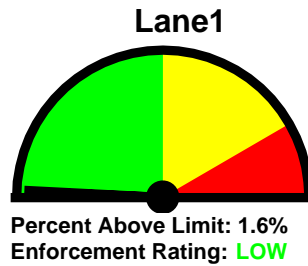

Equipment Used:
 Ptlm. Wills #3043

Installed By:
 Ptlm. Duffy #3100

Requested By:
 Citizen Complaint

Total Percentage of
 Enforcement Violations

0% **100%**
Posted Speed Limit: 25 MPH
Enforcement Tolerance: 10 MPH
Enforcement Limit: 36 MPH & Up
Percentage Above Limit: 1.6%
Enforcement Rating: **LOW**

Combined

1-5	6-10	11-15	16-20	21-25	26-30	31-35	36-40	41-45	46-50	51-55	56-60	61-65	>65
0	18	173	415	777	666	228	35	1	0	1	0	0	0

85 percentile = 29

Lane1

1-5	6-10	11-15	16-20	21-25	26-30	31-35	36-40	41-45	46-50	51-55	56-60	61-65	>65
0	18	169	414	772	661	228	35	1	0	1	0	0	0