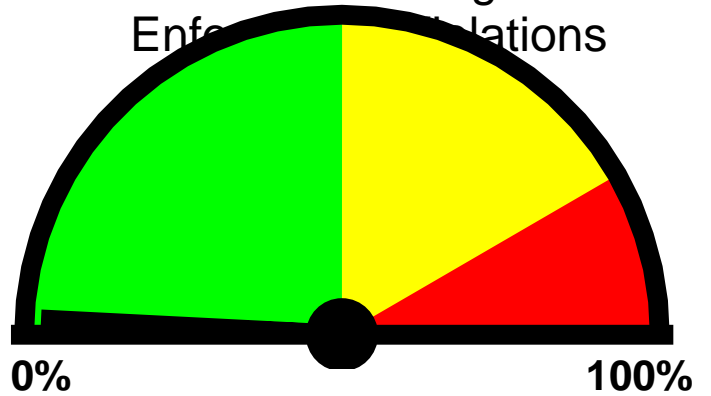

Equipment Used:
 Ptlm. Wills #3043

Installed By:
 Ptlm. Duffy #3100

Requested By:
 Citizen Complaint

Total Percentage of
 Enforcement Violations

0% **100%**
Posted Speed Limit: 25 MPH
Enforcement Tolerance: 10 MPH
Enforcement Limit: 36 MPH & Up
Percentage Above Limit: 1.6%
Enforcement Rating: **LOW**