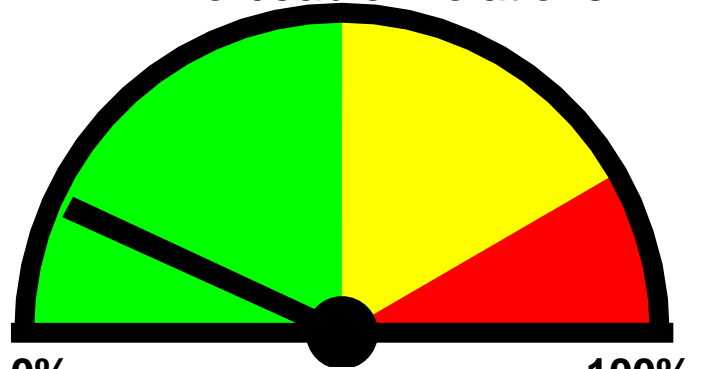

Analysis Dates:
Wednesday, October 2, 2024
Wednesday, October 9, 2024

0% 100%
Posted Speed Limit: 25 MPH
Enforcement Tolerance: 10 MPH
Enforcement Limit: 36 MPH & Up
Percentage Above Limit: 13.7%
Enforcement Rating: **LOW**